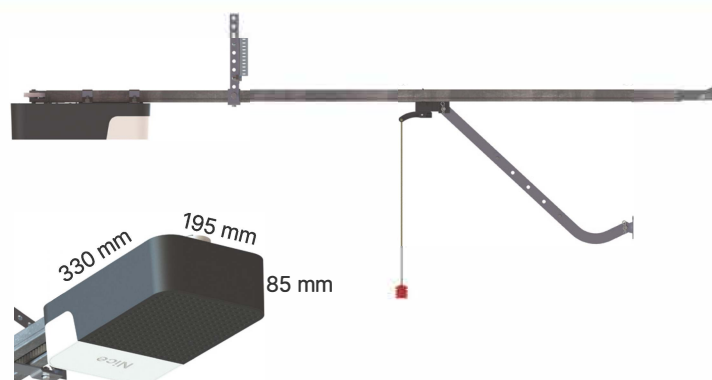

Technical specification	DC BLUE ASTUTE
Applicable door types	Sectional overhead and trackless tip-up doors
Applicable door sizes	<15 m ²
Primary power supply	85 – 264 VAC @ 47 – 63 Hz
Rated primary power consumption	<36 W
Motor voltage	24V DC
Maximum operations per day	<20 full cycles per 24 hours @ Max. 5 cycles per hour
Rated auxiliary output	<1 A @ 12 VDC
Rated battery charging voltage	28,8 VDC
Battery type compatibility	LiFePO4, SLA AGM, SLA GEL and SLA CRYSTAL
Number of operations on battery reserve without AC present	<70 cycles (From a fully charged and healthy 1,5 Ah Li-Ion battery)*
Drawbar options (Ex-stock)	2,2 m or 3,2 m or 3,7 m
Maximum running distance	8 m
Traveller speed*	8 m/min
Maximum load prior to anti-crush safety sensing/governing. (Force)	1 000 N
Anti-crushing safety sensing/governing	Yes - As per IEC SANS Safety Regulations
Safety beam input	Yes - Smart EOL monitored
Receiver format	ET BLU MIX © backward compatible with ET BLUE © - Rolling code
Receiver frequency	433,92 MHz
Receiver functions	BT: Open/close door, LT: Switch courtesy light on/off, Lock-out enable/disable.
Receiver memory capacity	35 users
All users can be allowed control of all channels	Yes
Ingress protection	IP20
Operating temperature range	0 to 45 °C (32 °F to 113 °F)

***NOTES**

1. Door opening height dependent.
2. Battery state of charge (SOC) and health dependent.
3. Door load dependent.
4. Battery reserve time can be increased by installing a Nice LiFePO4 battery.