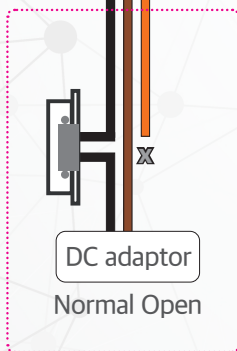

Current Generation of KCV-S701EB

Next Generation of KCV-S701EBC

System Configuration

Wiring Diagram_Camera mode

Product Specifications

Product Specifications

Monitor	Model No.	KCV-S701EBC(AC)
	Power Source	AC 100-240V ~ 50Hz/60Hz
	Power Consumption	1W(±20%)(On Stand by), 7.5W(±20%)(In load)
	Operating Temperature	0°C ~ +40°C
	Display	7 Inch color LCD
	Communication System	Handsfree type
	Wiring	Door camera : Polarized 4 wire Ex_Monitor : Polarized 4 wire Door opener : Polarized 3 wire Interphone : Polarized 4 wire Lobby phone : Polarized 6 wire
	Mount Type	Surface mount
	Dimension	220(W) x 123(H) x 22(D) mm
Door Camera	Model No.	KC-S81MU
	Power Source	DC 10V ~ 15V (Power from monitor)
	Power Consumption	Max. 2.8W
	Operating Temperature	-10°C ~ +50°C
	Dimension	70(W) x 125(H) x 21(D) mm
	Field of View	Diagonal 120°

[VIEW THE KOCOM CATALOGUE HERE](#)

Wiring Diagram

1 x Monitor / 1 x Outdoor Camera /
1 x Audio Handset

Wiring Connection

■ Wiring diagram of between indoor station and Door camera

Door Camera
BACK VIEW

Monitor
BACK VIEW

Interphone
BACK VIEW

Wiring Diagram

2 x Monitors / 2 x Outdoor Cameras /
2 x Audio Handsets

Wiring Diagram

4 x Monitors / 2 x Outdoor Cameras /
4 x Audio Handsets