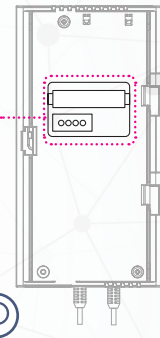

[VIEW THE KOCOM CATALOGUE HERE](#)

Wiring Diagram

1 x Monitor / 1 x Outdoor Camera /
1 x Audio Handset

Wiring Connection

■ Wiring diagram of between indoor station and Door camera

Door Camera
BACK VIEW

Monitor
BACK VIEW

Interphone
BACK VIEW

Wiring Diagram

2 x Monitors / 2 x Outdoor Cameras /
2 x Audio Handsets

Wiring Diagram

4 x Monitors / 2 x Outdoor Cameras /
4 x Audio Handsets