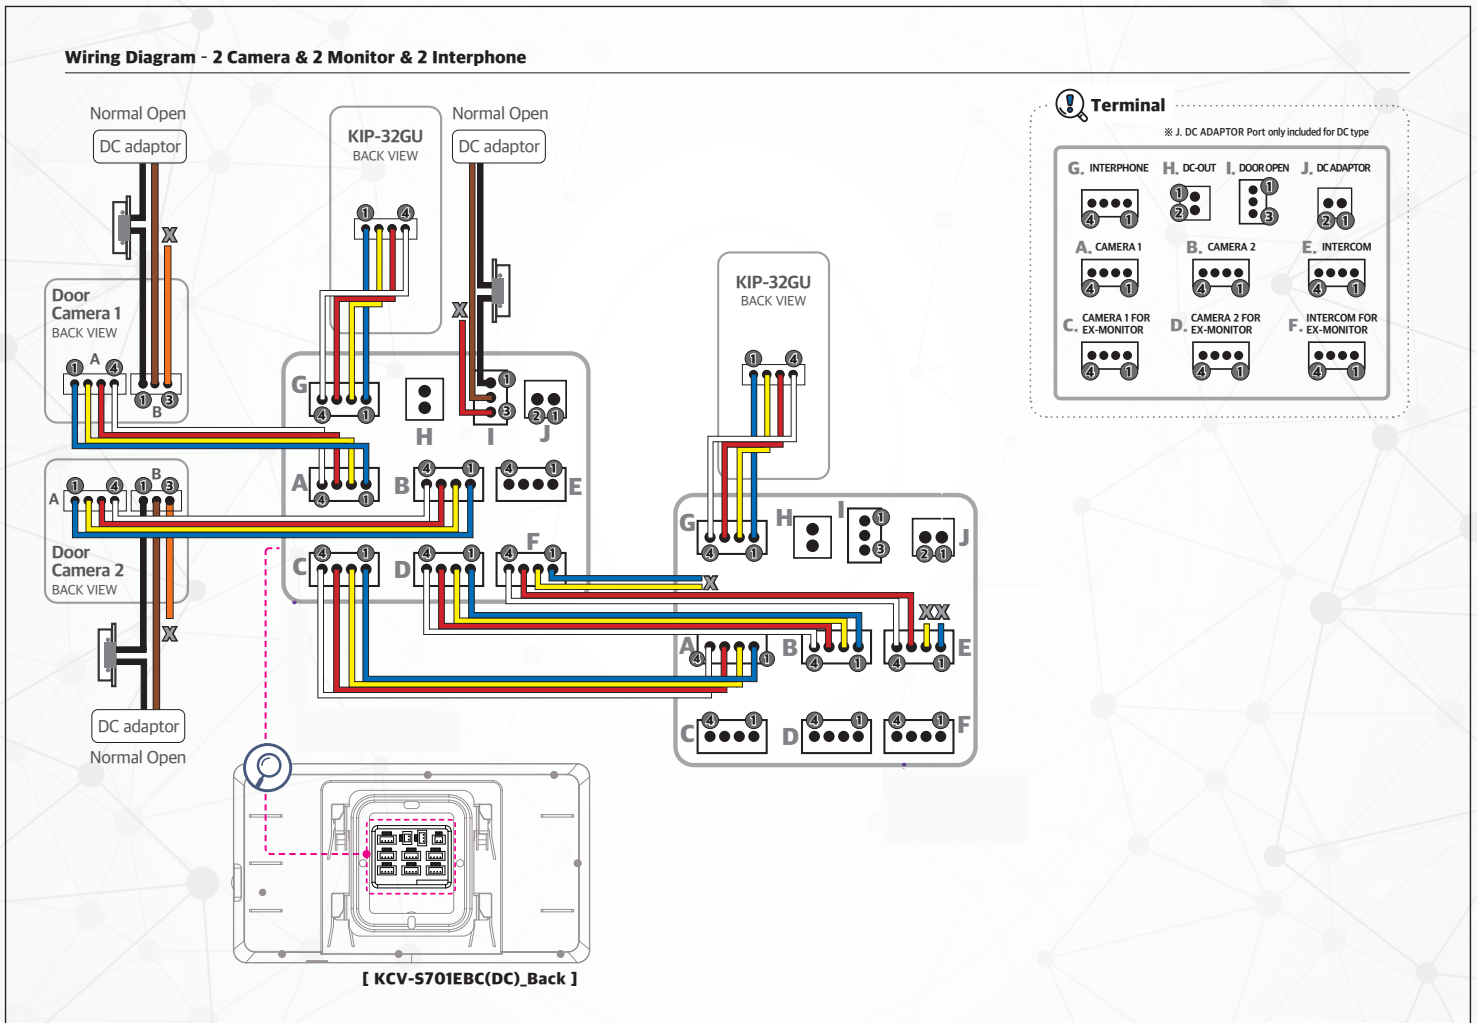

	Current Generation	Next Generation
KOCOM Product Code - Monitor - Outdoor Camera - Audio Handset	KCV-S701EB KC-S81M -----	KCV-S701EBC KC-S81MU KIP-32GU
ICE Security Product Code - Set (1 x Monitor + 1 x Outdoor Camera) - Monitor - Outdoor Camera - Audio Handset	IC-71 IC-71HS IC-71GS -----	IC-71E IC-71EHS IC-71EGS IC-71EAP
7 inch Colour Digital LCD Monitor	X	X
Colour Outdoor Camera	0.27MP	1.0MP (Improved)
Connection for up to 4 monitors + 2 Outdoor Monitors Cameras	-----	X (New)
Internal communication between Monitors (Non-selective)	-----	X (New)
Connection for up to 4 Sub-audio Handsets	-----	X (New)
Easy to operate using OSD menu and Icon button	X	X
Door open function	X	X
Cable connection	4 Wire	4 Wire

Current Generation of KCV-S701EB

Next Generation of KCV-S701EBC

System Configuration

Wiring Diagram_Camera mode

Product Specifications

Product Specifications

Monitor	Model No.	KCV-S701EBC(AC)
	Power Source	AC 100-240V ~ 50Hz/60Hz
	Power Consumption	1W(±20%)(On Stand by), 7.5W(±20%)(In load)
	Operating Temperature	0°C ~ +40°C
	Display	7 Inch color LCD
	Communication System	Handsfree type
	Wiring	Door camera : Polarized 4 wire Ex_Monitor : Polarized 4 wire Door opener : Polarized 3 wire Interphone : Polarized 4 wire Lobby phone : Polarized 6 wire
	Mount Type	Surface mount
	Dimension	220(W) x 123(H) x 22(D) mm
Door Camera	Model No.	KC-S81MU
	Power Source	DC 10V ~ 15V (Power from monitor)
	Power Consumption	Max. 2.8W
	Operating Temperature	-10°C ~ +50°C
	Dimension	70(W) x 125(H) x 21(D) mm
	Field of View	Diagonal 120°

[VIEW THE KOCOM CATALOGUE HERE](#)

Wiring Diagram

1 x Monitor / 1 x Outdoor Camera /
1 x Audio Handset

Wiring Connection

■ Wiring diagram of between indoor station and Door camera

Door Camera
BACK VIEW

Monitor
BACK VIEW

Interphone
BACK VIEW

Wiring Diagram

2 x Monitors / 2 x Outdoor Cameras /
2 x Audio Handsets

Wiring Diagram

4 x Monitors / 2 x Outdoor Cameras /
4 x Audio Handsets