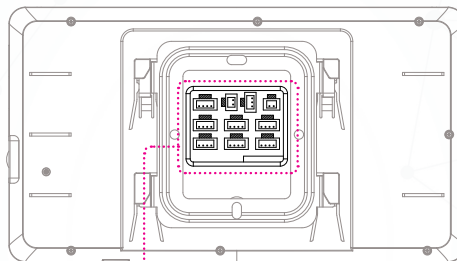

Current Generation of KCV-S701EB

Next Generation of KCV-S701EBC

System Configuration

Wiring Diagram_Camera mode

Product Specifications

Product Specifications

Monitor	Model No.	KCV-S701EBC(AC)
	Power Source	AC 100-240V ~ 50Hz/60Hz
	Power Consumption	1W(±20%)(On Stand by), 7.5W(±20%)(In load)
	Operating Temperature	0°C ~ +40°C
	Display	7 Inch color LCD
	Communication System	Handsfree type
	Wiring	Door camera : Polarized 4 wire Ex_Monitor : Polarized 4 wire Door opener : Polarized 3 wire Interphone : Polarized 4 wire Lobby phone : Polarized 6 wire
	Mount Type	Surface mount
	Dimension	220(W) x 123(H) x 22(D) mm
Door Camera	Model No.	KC-S81MU
	Power Source	DC 10V ~ 15V (Power from monitor)
	Power Consumption	Max. 2.8W
	Operating Temperature	-10°C ~ +50°C
	Dimension	70(W) x 125(H) x 21(D) mm
	Field of View	Diagonal 120°

[VIEW THE KOCOM CATALOGUE HERE](#)

Wiring Diagram

1 x Monitor / 1 x Outdoor Camera /
1 x Audio Handset

Wiring Connection

■ Wiring diagram of between indoor station and Door camera

Door Camera
BACK VIEW

Monitor
BACK VIEW

Interphone
BACK VIEW

Wiring Diagram

2 x Monitors / 2 x Outdoor Cameras /
2 x Audio Handsets

Wiring Diagram

4 x Monitors / 2 x Outdoor Cameras /
4 x Audio Handsets