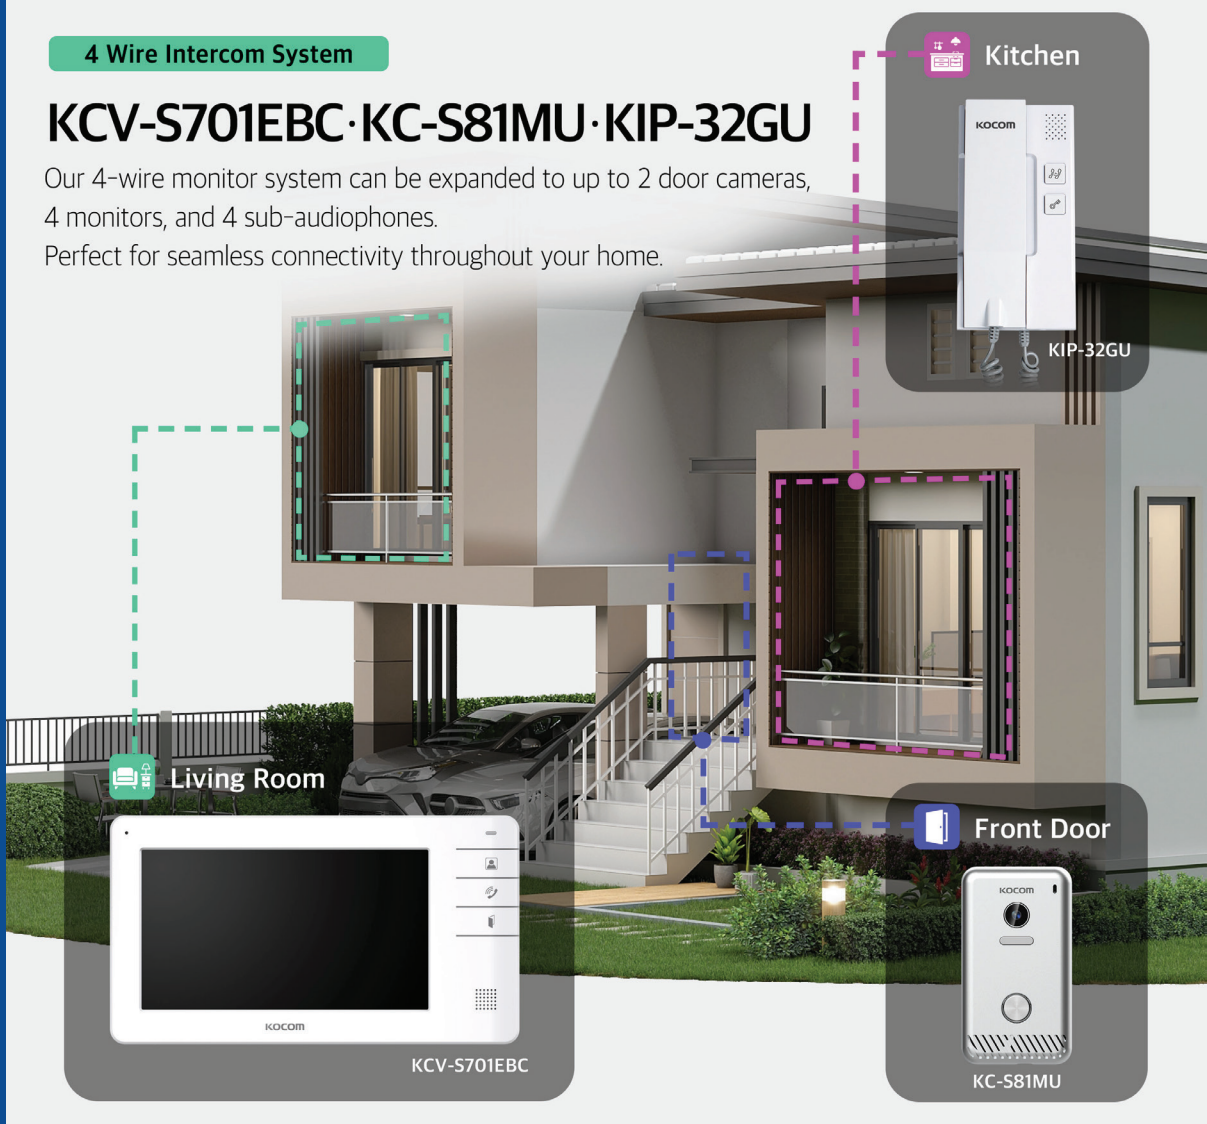

NEW features
and functionality

KOCOM

Next Generation of KOCOM 7 inch Colour Video Intercom

KOCOM

4 Wire Intercom System

KCV-S701EBC · KC-S81MU · KIP-32GU

Our 4-wire monitor system can be expanded to up to 2 door cameras, 4 monitors, and 4 sub-audio phones.
Perfect for seamless connectivity throughout your home.

- 1MP Colour Outdoor Camera (NEW)
- Connection for up to 4 Monitors and 2 Outdoor Cameras (NEW)
- Connection for up to 4 Sub-audio Handsets (NEW)
- Internal communication between Monitors (NEW)

Comparison

	Current Generation	Next Generation
KOCOM Product Code - Monitor - Outdoor Camera - Audio Handset	KCV-S701EB KC-S81M -----	KCV-S701EBC KC-S81MU KIP-32GU
ICE Security Product Code - Set (1 x Monitor + 1 x Outdoor Camera) - Monitor - Outdoor Camera - Audio Handset	IC-71 IC-71HS IC-71GS -----	IC-71E IC-71EHS IC-71EGS IC-71EAP
7 inch Colour Digital LCD Monitor	X	X
Colour Outdoor Camera	0.27MP	1.0MP (Improved)
Connection for up to 4 monitors + 2 Outdoor Monitors Cameras	-----	X (New)
Internal communication between Monitors (Non-selective)	-----	X (New)
Connection for up to 4 Sub-audio Handsets	-----	X (New)
Easy to operate using OSD menu and Icon button	X	X
Door open function	X	X
Cable connection	4 Wire	4 Wire