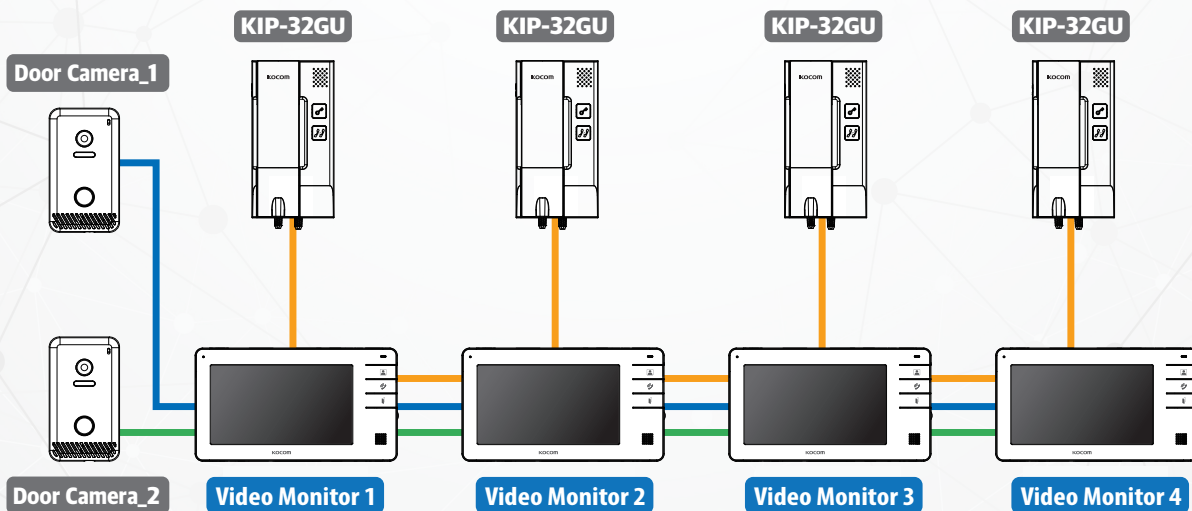

	Current Generation	Next Generation
KOCOM Product Code - Monitor - Outdoor Camera - Audio Handset	KCV-S701EB KC-S81M -----	KCV-S701EBC KC-S81MU KIP-32GU
ICE Security Product Code - Set (1 x Monitor + 1 x Outdoor Camera) - Monitor - Outdoor Camera - Audio Handset	IC-71 IC-71HS IC-71GS -----	IC-71E IC-71EHS IC-71EGS IC-71EAP
7 inch Colour Digital LCD Monitor	X	X
Colour Outdoor Camera	0.27MP	1.0MP (Improved)
Connection for up to 4 monitors + 2 Outdoor Monitors Cameras	-----	X (New)
Internal communication between Monitors (Non-selective)	-----	X (New)
Connection for up to 4 Sub-audio Handsets	-----	X (New)
Easy to operate using OSD menu and Icon button	X	X
Door open function	X	X
Cable connection	4 Wire	4 Wire

Current Generation of KCV-S701EB

Next Generation of KCV-S701EBC

System Configuration

Wiring Diagram_Camera mode

Product Specifications

Product Specifications

Monitor	Model No.	KCV-S701EBC(AC)
	Power Source	AC 100-240V ~ 50Hz/60Hz
	Power Consumption	1W(±20%)(On Stand by), 7.5W(±20%)(In load)
	Operating Temperature	0°C ~ +40°C
	Display	7 Inch color LCD
	Communication System	Handsfree type
	Wiring	Door camera : Polarized 4 wire Ex_Monitor : Polarized 4 wire Door opener : Polarized 3 wire Interphone : Polarized 4 wire Lobby phone : Polarized 6 wire
	Mount Type	Surface mount
	Dimension	220(W) x 123(H) x 22(D) mm
Door Camera	Model No.	KC-S81MU
	Power Source	DC 10V ~ 15V (Power from monitor)
	Power Consumption	Max. 2.8W
	Operating Temperature	-10°C ~ +50°C
	Dimension	70(W) x 125(H) x 21(D) mm
	Field of View	Diagonal 120°

[VIEW THE KOCOM CATALOGUE HERE](#)

Wiring Diagram

1 x Monitor / 1 x Outdoor Camera /
1 x Audio Handset

Wiring Connection

■ Wiring diagram of between indoor station and Door camera

Door Camera
BACK VIEW

Monitor
BACK VIEW

Interphone
BACK VIEW

Wiring Diagram

2 x Monitors / 2 x Outdoor Cameras /
2 x Audio Handsets

Wiring Diagram

4 x Monitors / 2 x Outdoor Cameras /
4 x Audio Handsets