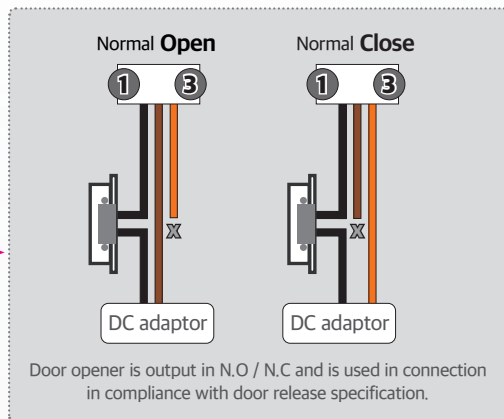

[VIEW THE KOCOM CATALOGUE HERE](#)

Wiring Diagram

1 x Monitor / 1 x Outdoor Camera /
1 x Audio Handset

Wiring Connection

■ Wiring diagram of between indoor station and Door camera

Door Camera
BACK VIEW

Monitor
BACK VIEW

Interphone
BACK VIEW

Wiring Diagram

2 x Monitors / 2 x Outdoor Cameras /
2 x Audio Handsets

Wiring Diagram

4 x Monitors / 2 x Outdoor Cameras /
4 x Audio Handsets