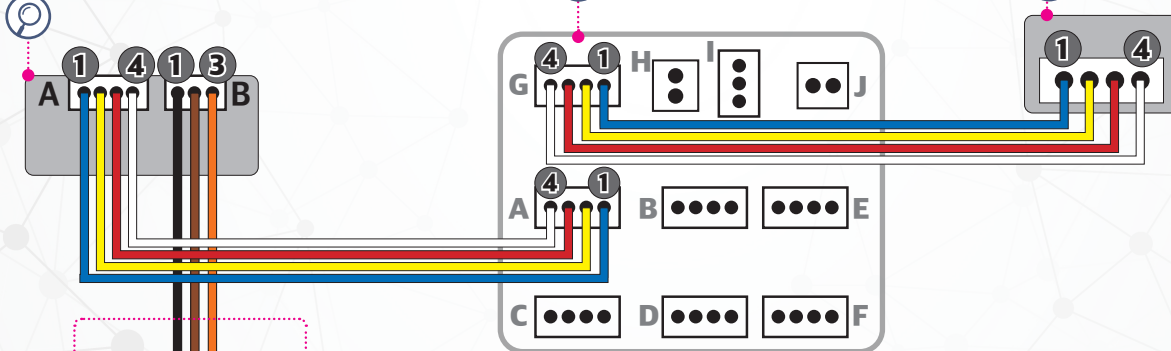

Current Generation of KCV-S701EB

Next Generation of KCV-S701EBC

System Configuration

Wiring Diagram_Camera mode

Product Specifications

Product Specifications

Monitor	Model No.	KCV-S701EBC(AC)
	Power Source	AC 100-240V ~ 50Hz/60Hz
	Power Consumption	1W(±20%)(On Stand by), 7.5W(±20%)(In load)
	Operating Temperature	0°C ~ +40°C
	Display	7 Inch color LCD
	Communication System	Handsfree type
	Wiring	Door camera : Polarized 4 wire Ex_Monitor : Polarized 4 wire Door opener : Polarized 3 wire Interphone : Polarized 4 wire Lobby phone : Polarized 6 wire
	Mount Type	Surface mount
	Dimension	220(W) x 123(H) x 22(D) mm
Door Camera	Model No.	KC-S81MU
	Power Source	DC 10V ~ 15V (Power from monitor)
	Power Consumption	Max. 2.8W
	Operating Temperature	-10°C ~ +50°C
	Dimension	70(W) x 125(H) x 21(D) mm
	Field of View	Diagonal 120°

[VIEW THE KOCOM CATALOGUE HERE](#)

Wiring Diagram

1 x Monitor / 1 x Outdoor Camera /
1 x Audio Handset

Wiring Connection

■ Wiring diagram of between indoor station and Door camera

Door Camera
BACK VIEW

Monitor
BACK VIEW

Interphone
BACK VIEW

Wiring Diagram

2 x Monitors / 2 x Outdoor Cameras /
2 x Audio Handsets

Wiring Diagram

4 x Monitors / 2 x Outdoor Cameras /
4 x Audio Handsets