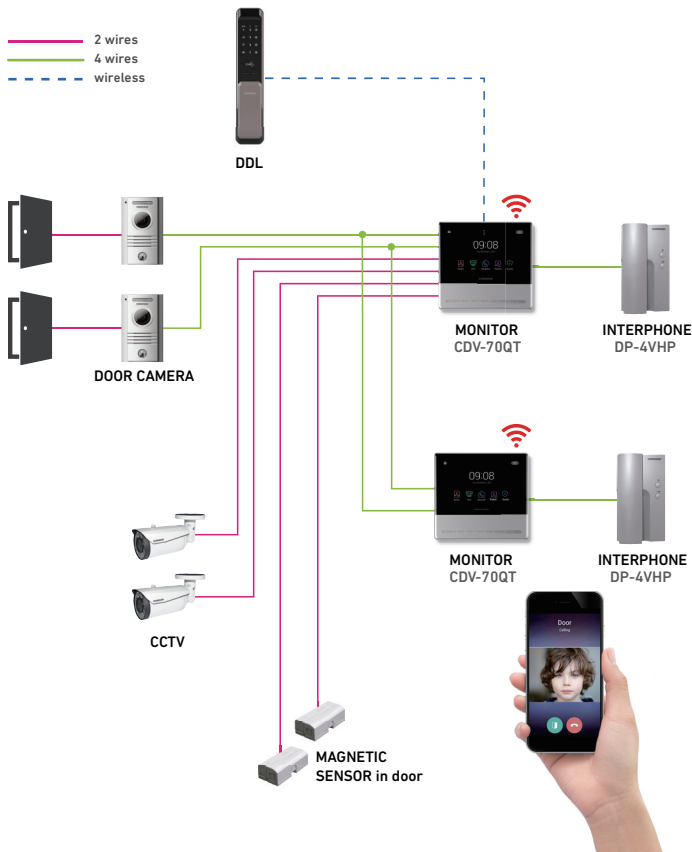

CDV-70QT **Connecting with Smartphone**

NEW SLIM DESIGN 7"

Do you open the door inconveniently?

Anytime, anywhere, you can talk to visitors and open the door with your smartphone.

- Answer video calls and open doors by mobile app
- Wi-Fi based Cloud connectivity

- 7inch large screen
- HD high resolution
- LCD touch screen

- Save image by motion detection
- Save visitor's image and video
- 128GB SD Card Slot

- Modern Sleek design
- Premium metallic color
- Crystal clear glass window

DIAGRAM

PRODUCT COLOR TYPE

PRODUCT FEATURES

- User friendly UI/UX
- Answer video call and open door by mobile app. (Wi-Fi based)
- Connectable with 1.0MP AHD door camera
- Save the images by motion detection
- Built-in memory (50cuts, 640x360), SD card slot (128GB)
- Audio phone connectable (DP-4VHP)
- Digital door locks connectable (RF 447 MHz module option)
- 2 door cameras connectable • 2 CCTV cameras connectable
- Magnetic sensor connectable for security mode (Mobile alarm function)
- Save the visitor's image and video

PRODUCT SPECIFICATION

Power source	AC 100-240V, 50/60Hz (To SMPS)
Display	7 inch Full Touch LCD
Mount type	Wall mounted type
Memory	Built-in memory(50cuts, 640x360), SD card slot (128GB)
Resolution	1024 X 600
Network	Wi-Fi 2.4Ghz
Camera	Up to AHD 1MP
Wiring	Door camera : 4 wires Magnetic sensor(in door) : 2 wires x2
Dimension (mm)	250(W) x 210(H) x 22(D)