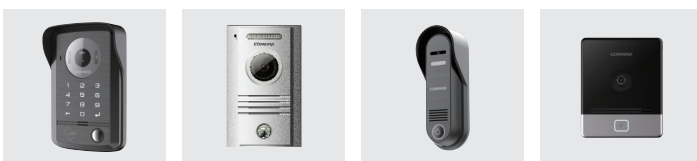

CONNECTABLE PRODUCTS

DRC-40DK
DRC-41DK

DRC-40KHD
DRC-40K

DRC-4CPHD
DRC-4CPN3

DRC-40QHD
DRC-40QV