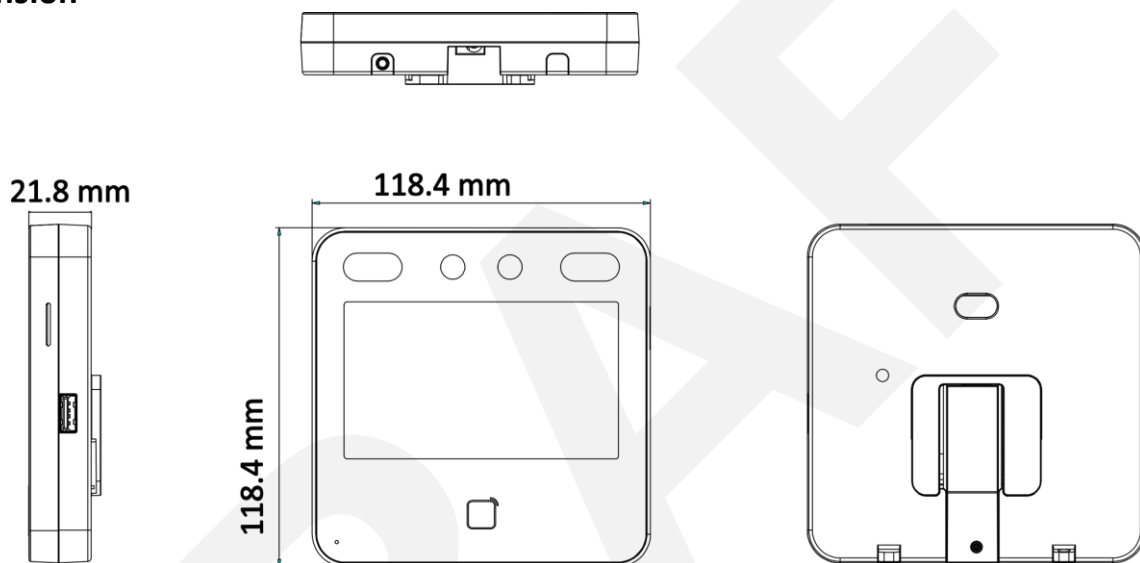

Working humidity	0 to 90% (No condensing)
Dimensions	118.4 mm × 118.4 mm × 21.8 mm (4.66" × 4.66" × 0.86")
Application environment	Indoor
Installation	Wall Mounting; Base Mounting
Language	English, Spanish (South America), Arabic, Thai, Indonesian, Russian, Vietnamese, Portuguese (Brazil), Korean; Japanese

▪ **Available Model**

DS-K1T343MWX

▪ **Dimension**