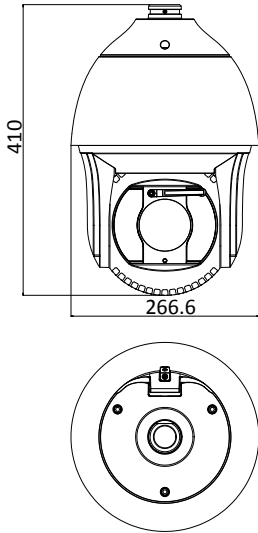

Order Model

DS-2DF8225IX-AEL, without wiper, 24 VAC & Hi-PoE

DS-2DF8225IX-AELW, with wiper, 24 VAC & Hi-PoE

Dimensions

Unit: mm

DRAFT