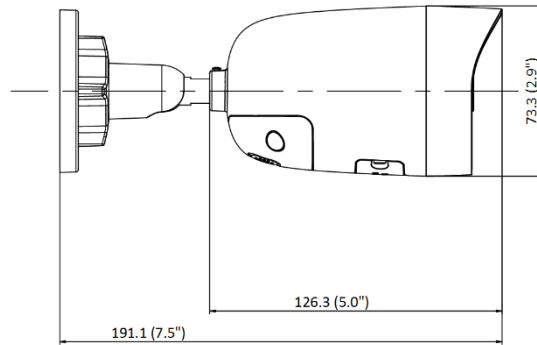

▪ Specification

Camera	
Image Sensor	1/3" Progressive Scan CMOS
Min. Illumination	Color: 0.003 Lux @ (F1.4, AGC ON), B/w: 0 Lux with IR
Shutter Speed	1/3 s to 1/100,000 s
Slow Shutter	Yes
P/N	P/N
Wide Dynamic Range	120 dB
Day & Night	IR cut filter
Angle Adjustment	Pan: 0° to 360°, tilt: 0° to 90°, rotate: 0° to 360°
Lens	
Lens Type	Fixed focal lens, 2.8, 4, and 6 mm optional
Iris Type	Fixed
Focal Length & FOV	2.8 mm, horizontal FOV: 103°, vertical FOV: 55°, diagonal FOV: 123° 4 mm, horizontal FOV: 83°, vertical FOV: 45°, diagonal FOV: 98° 6 mm, horizontal FOV: 53°, vertical FOV: 29°, diagonal FOV: 62°
Aperture	F1.4
Lens Mount	M12
DORI	
DORI	2.8 mm: D: 60.0 m, O: 23.8 m, R: 12.0 m, I: 6.0 m 4 mm: D: 80.0 m, O: 31.7 m, R: 16.0 m, I: 8.0 m 6 mm: D: 120.0 m, O: 47.6 m, R: 24.0 m, I: 12.0 m
Illuminator	
Supplement Light Type	IR
IR Range	Up to 40 m
IR Wavelength	850 nm
Smart Supplement Light	Yes
Visual Alarm	Yes
Video	
Max. Resolution	2688 × 1520
Main Stream	50 Hz: 25 fps (2688 × 1520, 1920 × 1080, 1280 × 720) 60 Hz: 30 fps (2688 × 1520, 1920 × 1080, 1280 × 720)
Sub-Stream	50 Hz: 25 fps (640 × 480, 640 × 360) 60 Hz: 30 fps (640 × 480, 640 × 360)
Third Stream	50 Hz: 10 fps (1920 × 1080, 1280 × 720, 640 × 480, 640 × 360) 60 Hz: 10 fps (1920 × 1080, 1280 × 720, 640 × 480, 640 × 360) *Third stream is supported under certain settings.
Video Compression	Main stream: H.265/H.264/H.265+/H.264+ Sub-stream: H.265/H.264/MJPEG Third stream: H.265/H.264 *Third stream is supported under certain settings.
Video Bit Rate	32 Kbps to 8 Mbps
H.264 Type	Baseline Profile/Main Profile/High Profile
H.265 Type	Main Profile
H.264+	Main stream supports

▪ Available Model

DS-2CD2046G2-IU/SL (2.8/4/6 mm)

▪ Dimension

Unit: mm (inch)

▪ Accessory**▪ Optional****DS-1280ZJ-XS****Junction Box**

Distributed by

**HIKVISION®****Headquarters**

No.555 Qianmo Road, Binjiang District,
Hangzhou 310051, China
T +86-571-8807-5998
overseasbusiness@hikvision.com