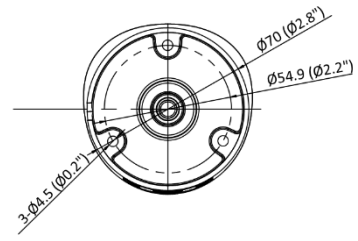

▪ Specification

Camera	
Image Sensor	1/3" Progressive Scan CMOS
Min. Illumination	Color: 0.003 Lux @ (F1.4, AGC ON), B/w: 0 Lux with IR
Shutter Speed	1/3 s to 1/100,000 s
Slow Shutter	Yes
P/N	P/N
Wide Dynamic Range	120 dB
Day & Night	IR cut filter
Angle Adjustment	Pan: 0° to 360°, tilt: 0° to 90°, rotate: 0° to 360°
Lens	
Lens Type	Fixed focal lens, 2.8, 4, and 6 mm optional
Iris Type	Fixed
Focal Length & FOV	2.8 mm, horizontal FOV: 103°, vertical FOV: 55°, diagonal FOV: 123° 4 mm, horizontal FOV: 83°, vertical FOV: 45°, diagonal FOV: 98° 6 mm, horizontal FOV: 53°, vertical FOV: 29°, diagonal FOV: 62°
Aperture	F1.4
Lens Mount	M12
DORI	
DORI	2.8 mm: D: 60.0 m, O: 23.8 m, R: 12.0 m, I: 6.0 m 4 mm: D: 80.0 m, O: 31.7 m, R: 16.0 m, I: 8.0 m 6 mm: D: 120.0 m, O: 47.6 m, R: 24.0 m, I: 12.0 m
Illuminator	
Supplement Light Type	IR
IR Range	Up to 40 m
IR Wavelength	850 nm
Smart Supplement Light	Yes
Visual Alarm	Yes
Video	
Max. Resolution	2688 × 1520
Main Stream	50 Hz: 25 fps (2688 × 1520, 1920 × 1080, 1280 × 720) 60 Hz: 30 fps (2688 × 1520, 1920 × 1080, 1280 × 720)
Sub-Stream	50 Hz: 25 fps (640 × 480, 640 × 360) 60 Hz: 30 fps (640 × 480, 640 × 360)
Third Stream	50 Hz: 10 fps (1920 × 1080, 1280 × 720, 640 × 480, 640 × 360) 60 Hz: 10 fps (1920 × 1080, 1280 × 720, 640 × 480, 640 × 360) *Third stream is supported under certain settings.
Video Compression	Main stream: H.265/H.264/H.265+/H.264+ Sub-stream: H.265/H.264/MJPEG Third stream: H.265/H.264 *Third stream is supported under certain settings.
Video Bit Rate	32 Kbps to 8 Mbps
H.264 Type	Baseline Profile/Main Profile/High Profile
H.265 Type	Main Profile
H.264+	Main stream supports

▪ Available Model

DS-2CD2046G2-IU/SL (2.8/4/6 mm)

▪ Dimension

Unit: mm (inch)

▪ Accessory**▪ Optional****DS-1280ZJ-XS****Junction Box**

Distributed by

**HIKVISION®****Headquarters**

No.555 Qianmo Road, Binjiang District,
Hangzhou 310051, China
T +86-571-8807-5998
overseasbusiness@hikvision.com