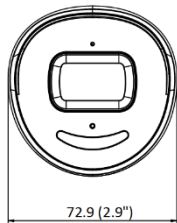

▪ Specification

Camera	
Image Sensor	1/3" Progressive Scan CMOS
Min. Illumination	Color: 0.003 Lux @ (F1.4, AGC ON), B/w: 0 Lux with IR
Shutter Speed	1/3 s to 1/100,000 s
Slow Shutter	Yes
P/N	P/N
Wide Dynamic Range	120 dB
Day & Night	IR cut filter
Angle Adjustment	Pan: 0° to 360°, tilt: 0° to 90°, rotate: 0° to 360°
Lens	
Lens Type	Fixed focal lens, 2.8, 4, and 6 mm optional
Iris Type	Fixed
Focal Length & FOV	2.8 mm, horizontal FOV: 103°, vertical FOV: 55°, diagonal FOV: 123° 4 mm, horizontal FOV: 83°, vertical FOV: 45°, diagonal FOV: 98° 6 mm, horizontal FOV: 53°, vertical FOV: 29°, diagonal FOV: 62°
Aperture	F1.4
Lens Mount	M12
DORI	
DORI	2.8 mm: D: 60.0 m, O: 23.8 m, R: 12.0 m, I: 6.0 m 4 mm: D: 80.0 m, O: 31.7 m, R: 16.0 m, I: 8.0 m 6 mm: D: 120.0 m, O: 47.6 m, R: 24.0 m, I: 12.0 m
Illuminator	
Supplement Light Type	IR
IR Range	Up to 40 m
IR Wavelength	850 nm
Smart Supplement Light	Yes
Visual Alarm	Yes
Video	
Max. Resolution	2688 × 1520
Main Stream	50 Hz: 25 fps (2688 × 1520, 1920 × 1080, 1280 × 720) 60 Hz: 30 fps (2688 × 1520, 1920 × 1080, 1280 × 720)
Sub-Stream	50 Hz: 25 fps (640 × 480, 640 × 360) 60 Hz: 30 fps (640 × 480, 640 × 360)
Third Stream	50 Hz: 10 fps (1920 × 1080, 1280 × 720, 640 × 480, 640 × 360) 60 Hz: 10 fps (1920 × 1080, 1280 × 720, 640 × 480, 640 × 360) *Third stream is supported under certain settings.
Video Compression	Main stream: H.265/H.264/H.265+/H.264+ Sub-stream: H.265/H.264/MJPEG Third stream: H.265/H.264 *Third stream is supported under certain settings.
Video Bit Rate	32 Kbps to 8 Mbps
H.264 Type	Baseline Profile/Main Profile/High Profile
H.265 Type	Main Profile
H.264+	Main stream supports

▪ Available Model

DS-2CD2046G2-IU/SL (2.8/4/6 mm)

▪ Dimension

Unit: mm (inch)

▪ Accessory**▪ Optional****DS-1280ZJ-XS****Junction Box**

Distributed by

**HIKVISION®****Headquarters**

No.555 Qianmo Road, Binjiang District,
Hangzhou 310051, China
T +86-571-8807-5998
overseasbusiness@hikvision.com