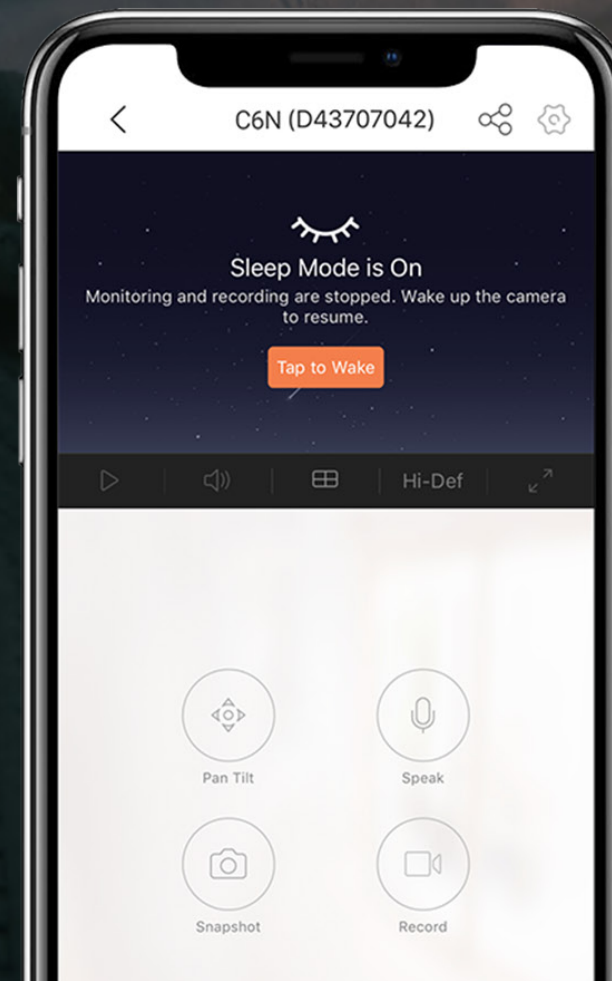

We protect your data and privacy.

Protecting your data and privacy is our highest priority. Data transmission between the camera and the EZVIZ Cloud is encrypted from end to end. Only you have the keys to decrypt your data. To get an extra layer of privacy protection, you can always enable the camera's sleep mode on the EZVIZ App.

AES 128-bit encryption

TLS encryption Protocol