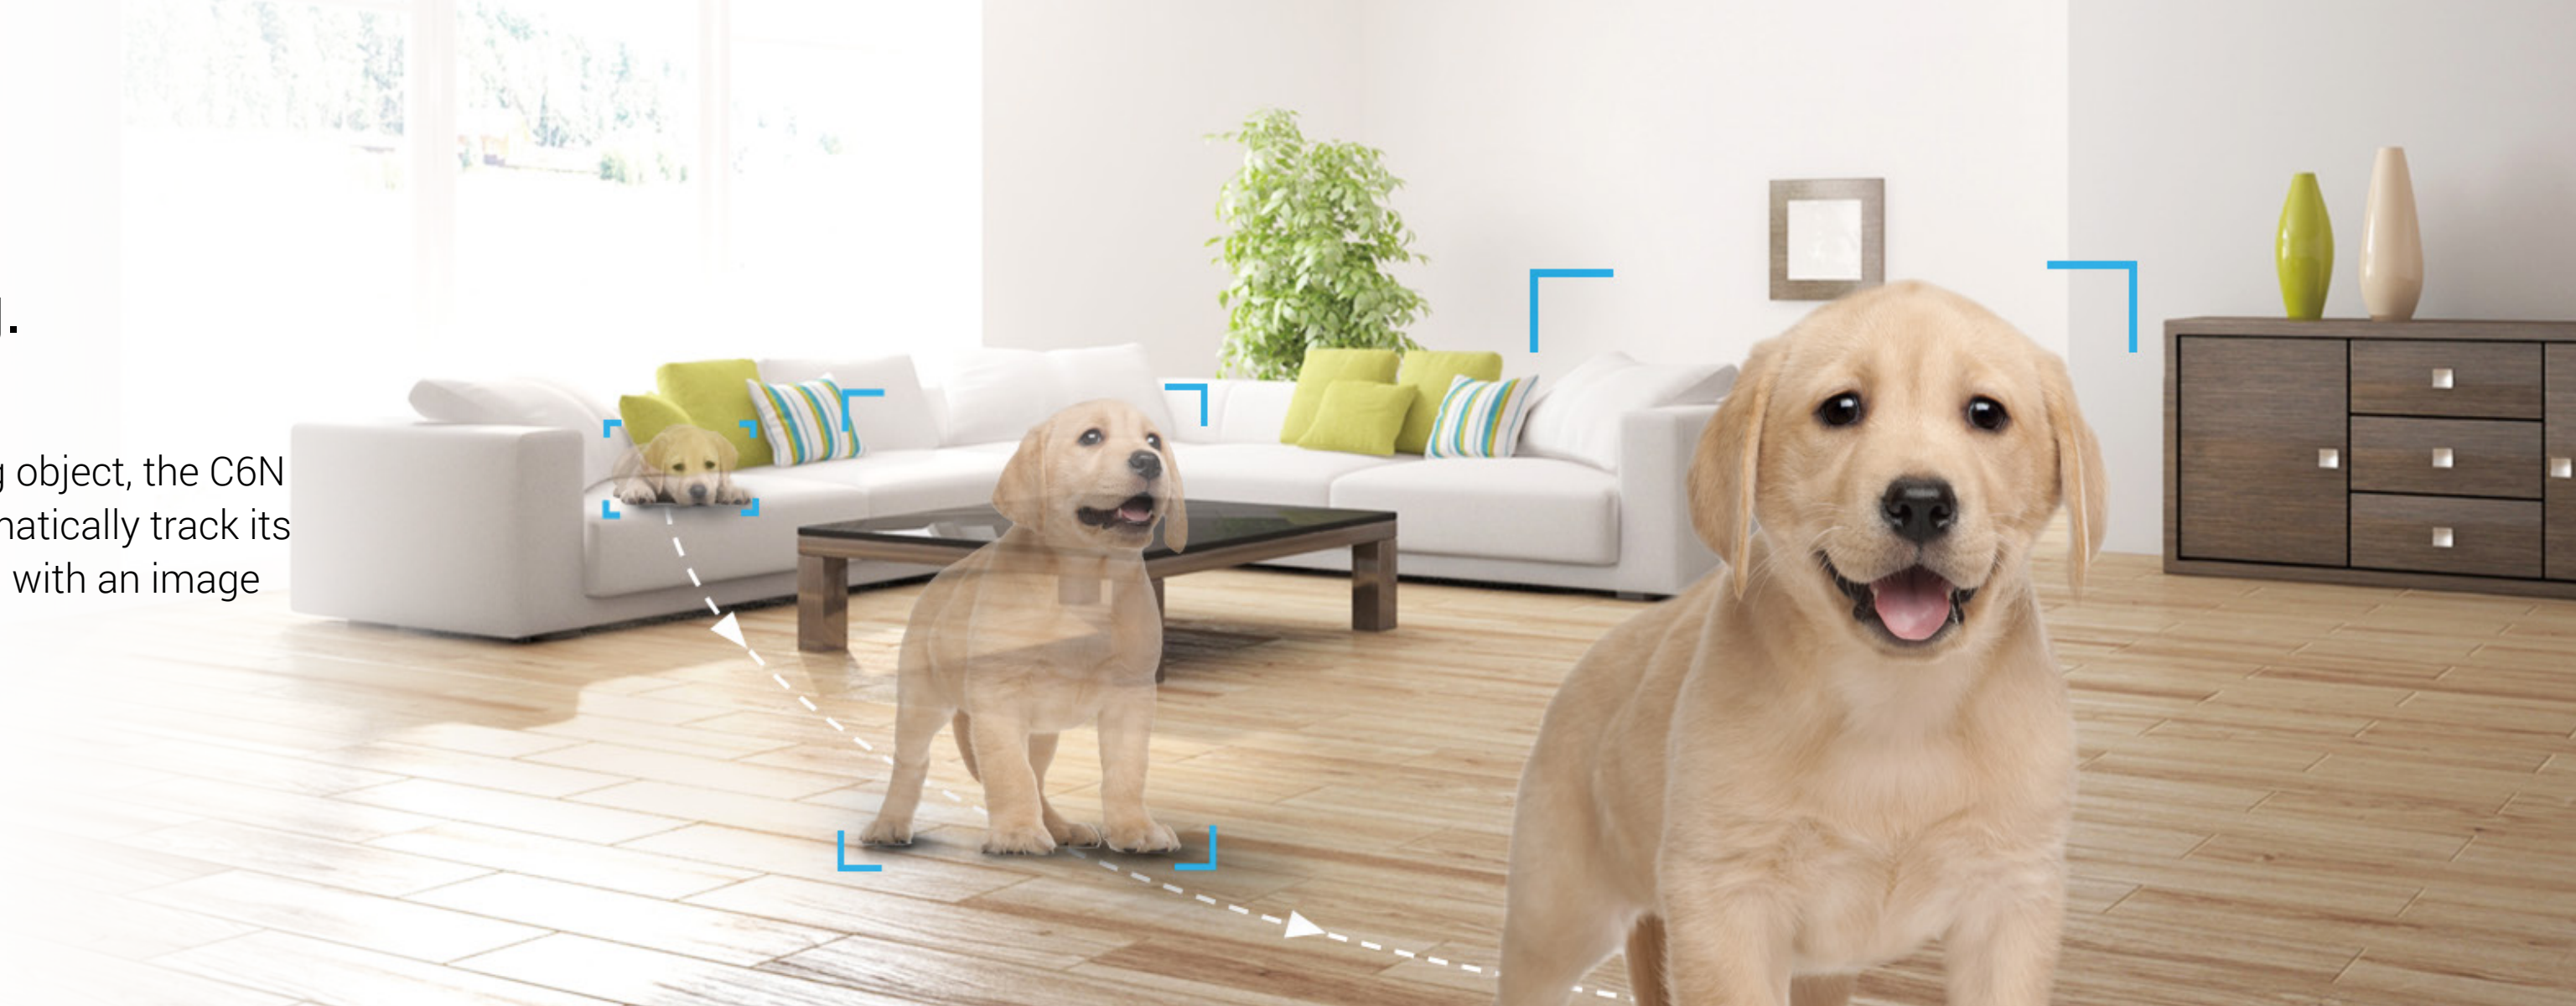

## Zero blind spots.

Keep tabs on every corner with just one C6N. Its expansive 360-degree field-of-view ensures full coverage, so you don't miss a thing.

- Vertical rotation 55°

- Horizontal rotation 350°

## Smart tracking.

---

When it detects a moving object, the C6N is smart enough to automatically track its motion while alerting you with an image in real-time.

## Communication, anytime.

---

Talk to your loved ones and deter unwelcome strangers – all by using the C6N's two-way communication feature. Using the EZVIZ App on your mobile device, you can easily and conveniently enjoy communication wherever you might be.