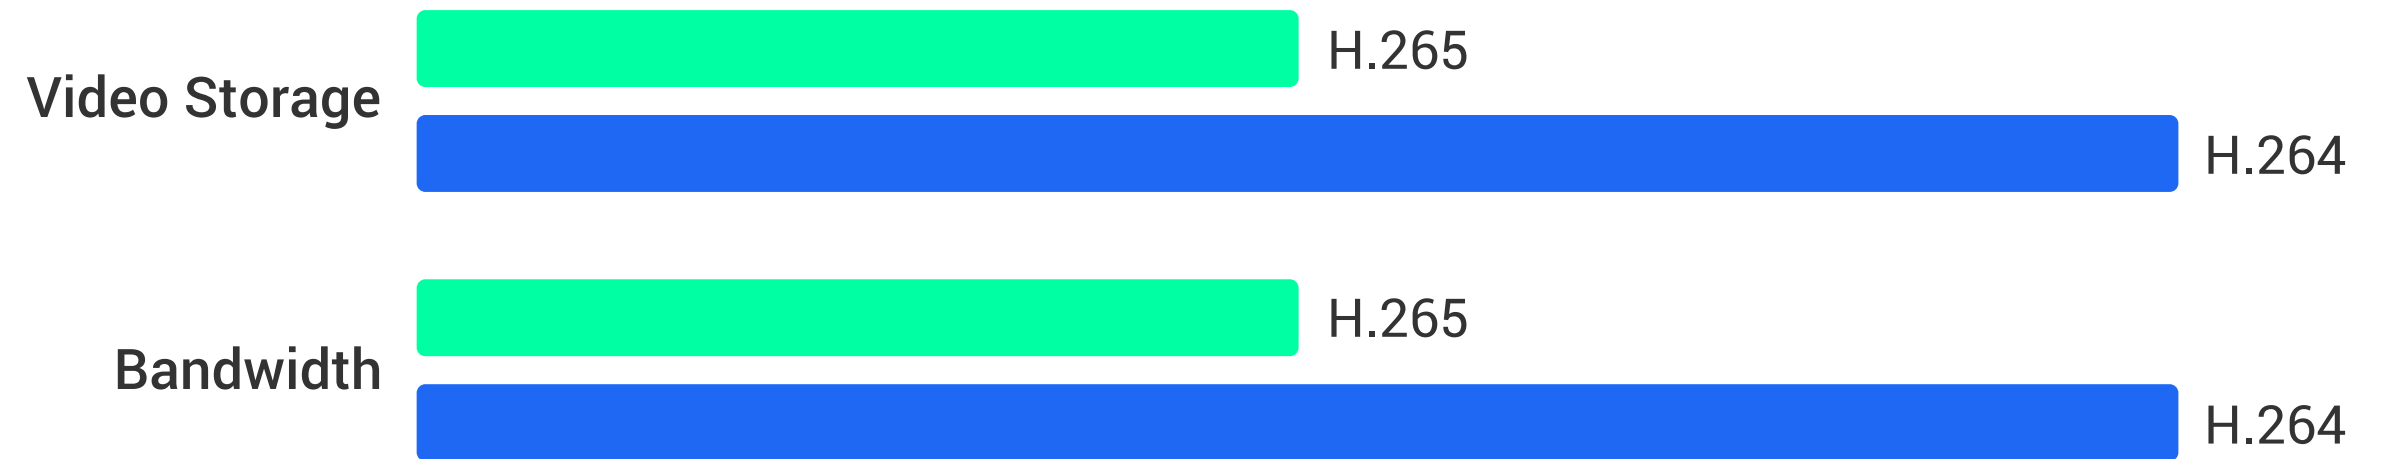

Save money on video storage and bandwidth.

The camera features the advanced H.265 video compression technology, achieving better video quality with only half the bandwidth and half the storage space of the previous H.264 video compression standard.

* The H.265 video compression applies when the 24/7 video recording is activated.

Two storage options.

Save your recordings with flexible and secured solutions. The C6N comes with a built-in MicroSD card slot that can store up to 256 GB of recorded footage. You can also save your images to EZVIZ Cloud* for additional back-up.

* Cloud storage service is only available in certain markets. Please verify the availability before making any purchase.