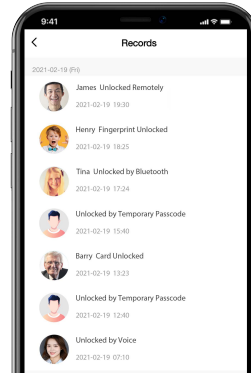

Features

Remote Mobile App. Supports
Unlock and manage the lock from anywhere

Wi-Fi Communication
Ensure a fast and stable by Wi-Fi IEEE 802.11b

Audio Instructions
User-friendly audio prompts, support English and Chinese

Random Passcode
Add random digits to protect your passcode from prying eyes

Capacitive Fingerprint Sensor
Fast verification for dry and rough fingers

Emergency Charging Port
Charging via the micro-USB port

Mobile Application

App Control

Share Temporary Password

Check Records

Lock Setup

Applicable Scenarios

Private Houses

Apartments