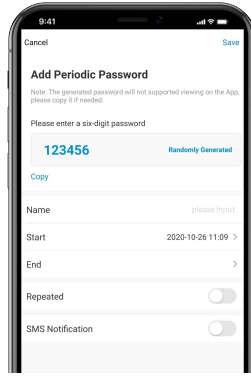

Share Temporary Password