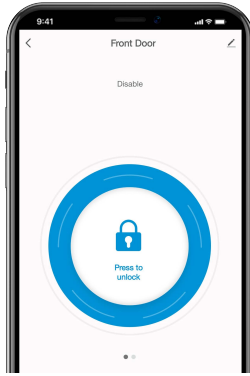

Mobile Application

App Control