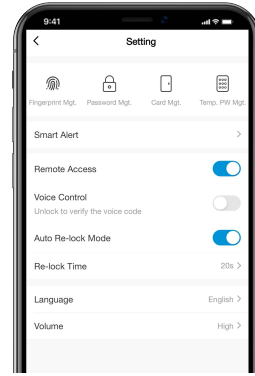

ML100

Wi-Fi-Enabled Fingerprint Smart Lock with European Mortise

Remote Control

Audio Instructions

Capacitive Fingerprint Sensor

Wi-Fi

Random Passcode

Emergency Charging Port

Compatible With
ZSmart App

Brief Introduction

ML100 series is designed as an European mortise smart door lock and compatible with ZSmart APP. This series able to connect to Wi-Fi, so that this smart lock can unlock remotely, share password, trace record and manage users via smartphone.

Features

Remote Mobile App. Supports
Unlock and manage the lock from anywhere

Wi-Fi Communication
Ensure a fast and stable by Wi-Fi IEEE 802.11b

Audio Instructions
User-friendly audio prompts, support English and Chinese

Mobile Application

App Control

Share Temporary Password

Check Records

Lock Setup

Applicable Scenarios

Private Houses

Apartments