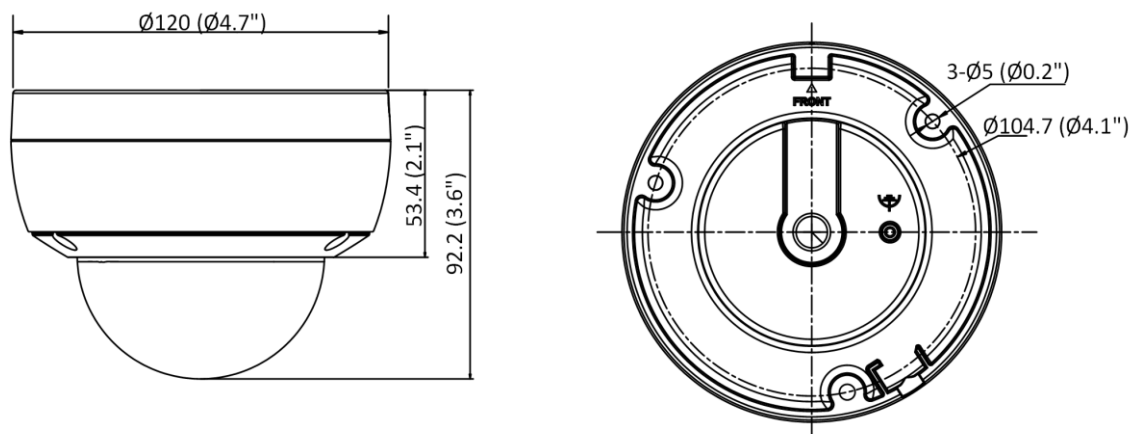

Power Supply	12 VDC ± 25% PoE: 802.3af, Class 3
Power Interface	Ø5.5 mm coaxial power plug
Approval	
EMC	FCC SDoC (47 CFR Part 15, Subpart B); CE-EMC (EN 55032: 2015, EN 61000-3-2: 2014, EN 61000-3-3: 2013, EN 50130-4: 2011 +A1: 2014); RCM (AS/NZS CISPR 32: 2015); IC VoC (ICES-003: Issue 6, 2016); KC (KN 32: 2015, KN 35: 2015)
Safety	UL (UL 60950-1); CB (IEC 60950-1:2005 + Am 1:2009 + Am 2:2013, IEC 62368-1:2014); CE-LVD (EN 60950-1:2005 + Am 1:2009 + Am 2:2013, IEC 62368-1:2014); BIS (IS 13252(Part 1):2010+A1:2013+A2:2015)
Environment	CE-RoHS (2011/65/EU); WEEE (2012/19/EU); Reach (Regulation (EC) No 1907/2006)
Protection	IP67 (IEC 60529-2013), IK10 (IEC 62262:2002)

▪ Available Model

DS-2CD2141G0-IU(2.8mm),DS-2CD2141G0-IU(4mm),

▪ Dimension

Unit: mm (inch)

▪ Accessory

▪ Optional

DS-1280ZJ-DM46	DS-1272ZJ-120	DS-1271ZJ-120
Junction Box	Wall Mount	Pendant Mount